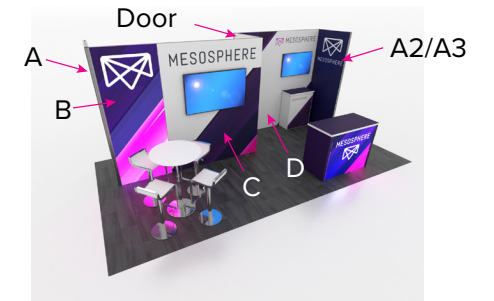

Graphic Template  
10 x 10 Inline Exhibit  
SEG Graphics,  
Sintra Door and Panel

NOTE: All Raster Art (jpg, tiff,psd, png, etc.) must be at least 100 dpi at print size.

Graphic Template  
10 x 10 Inline Exhibit  
GOD-1557 Reception Counter  
SEG Version